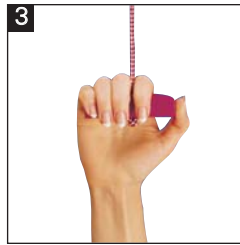

safety & security devices.

1. Auto-Force. This feature constantly monitors the garage door system and adjusts forces to temperature fluctuations, floor height, and door track movement. **2. Protector System® Photo Eyes.** Projects an invisible beam across the door opening. If any object breaks the light beam while closing, the door will stop and reverse direction to full open position. **3. Manual Release Handle.** In a power failure, this handle releases the garage door for manual operation.

The in-vehicle universal remote control. See your automobile dealer for availability.

Enhanced Range feature allows you to open & close your garage door from greater distances.

NEPTUNE DOOR CO.