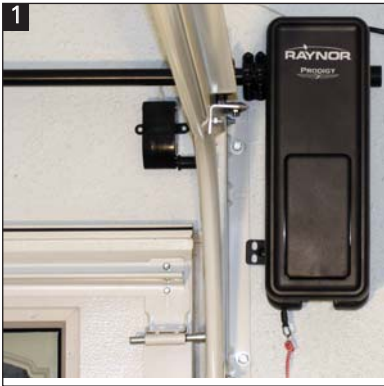

RAYNOR[®]

PRODIGY

**Raynor Prodigy -
maximize your space
with an exceptional solution**

Raynor Prodigy offers an exceptional solution for garages that don't allow for a traditional garage door opener. The ultra-quiet, space-saving, wall-mounted jackshaft opener is ideal for applications with space limitations, as well as situations with oversized doors or custom track configurations. Raynor Prodigy mounts easily on the wall beside the garage door and comes with a remote 200-watt light that can be positioned anywhere in the garage.

explore the features.

1. Easy Wall-Mount Installation. Raynor Prodigy mounts easily on the wall beside the garage door – which means no rails to hang! **2. Remote Light.** Two 100 watt bulbs brightens the darkest garage. Adjustable 1-1/2 to 4-1/2 light delay and hinge lens cover for easy bulb replacement. **3. EverCharge™ Battery Backup System.** This optional system continues to operate your opener even when the power goes out. Simple to install, the battery can be mounted on top or next to the opener, as well as to a ceiling joist or rafter for low headroom installations.

safety & security devices.

1. Auto-Force. This feature constantly monitors the garage door system and adjusts forces to temperature fluctuations, floor height, and door track movement. **2. Protector System® Photo Eyes.** Projects an invisible beam across the door opening. If any object breaks the light beam while closing, the door will stop and reverse direction to full open position. **3. Manual Release Handle.** In a power failure, this handle releases the garage door for manual operation.